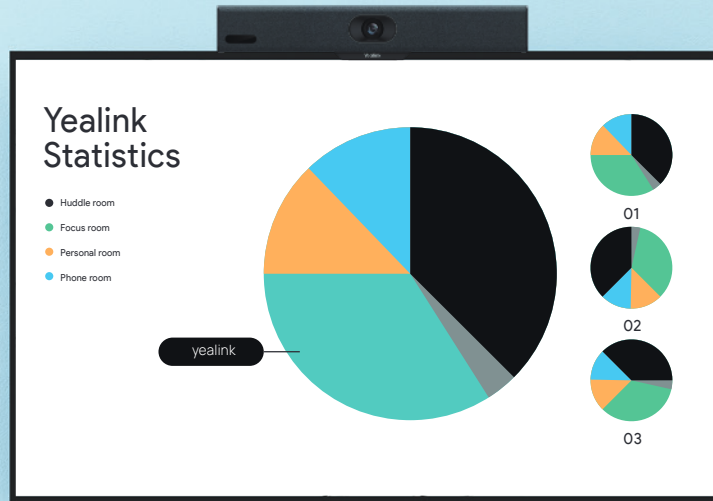

A CLEAN DESK

MeetingBar A10 creates an entirely wireless meeting experience with the WPP30 presentation pod. Not only content sharing but also device mode can be wireless. Reduce clutter, reduce stress. Having a tidy workplace is always rewarding.

WPP30 PRESENTATION POD

WPP30 enables wireless content sharing and device mode with only one step-plugging. Without any configuration steps, you have activated content sharing or device mode.