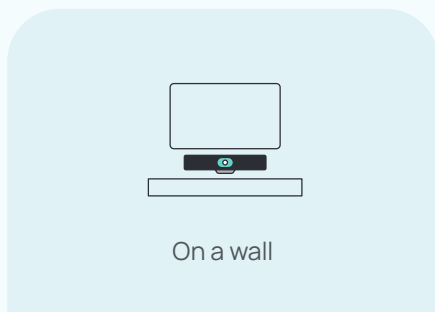

MeetingBar A10 optimizes your small space design and minimizes visible cabling with diverse mounting options.