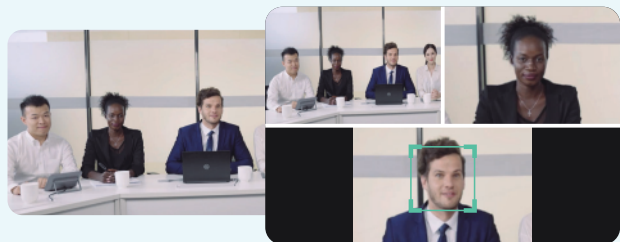

## Auto Framing

Auto Framing recognizes the number and the positions of attendees, framing everyone smoothly in the most appropriate view.

## Speaker Tracking

Speaker Tracking frames a real-time close-up on the speaker, bringing a vivid face-to-face meeting experience.

## Smart Gallery (Zoom Only)

Smart gallery displays one panoramic view, and two individual view of the current and last active speaker. This allows to display the group more clearly to remote attendees.