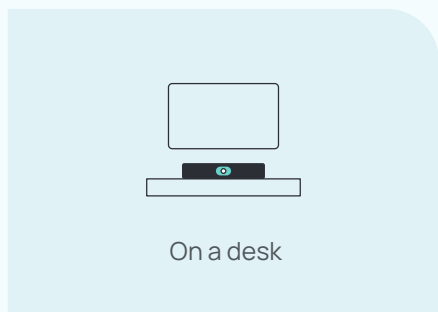

MeetingBar A10 optimizes your small space design and minimizes visible cabling with diverse mounting options.